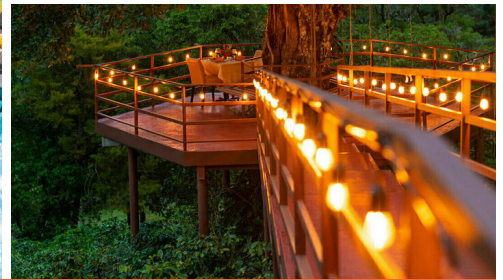

37th Annual Lobsterfest

Yorba Linda Sunrise Rotary Club Foundation

Los Establos Boutique Resort, Panama

Starting Bid **\$500.00**

LOS ESTABLOS BOUTIQUE RESORT - BOQUETE, PANAMA

Award winning 5-star boutique Inn boasting magnificent gardens, adventure walks, & breathtaking views Los Establos Boutique Inn, winner of TripAdvisor's Travelers Choice Award, is a distinctive collection of comfortable suites and accommodations nestled 4,000 feet above sea level. Spread across 16 acres in the midst of a lush coffee plantation, this charming estate offers panoramic views of the Barú Volcano set against Boquete's green mountains, blue waterfalls and rushing rivers. All deluxe accommodations feature marble bathrooms, regional artwork, and private patios, allowing for full enjoyment of the fresh mountain air. Amenities such as flat-screen TV's with satellite, plush bathrobes, and Wi-Fi ensure modern comforts coincide with Mother Nature's magnificence. Stroll along secret paths as you breathe in the aroma of coffee and the perfumes of the region's lush tropical gardens.